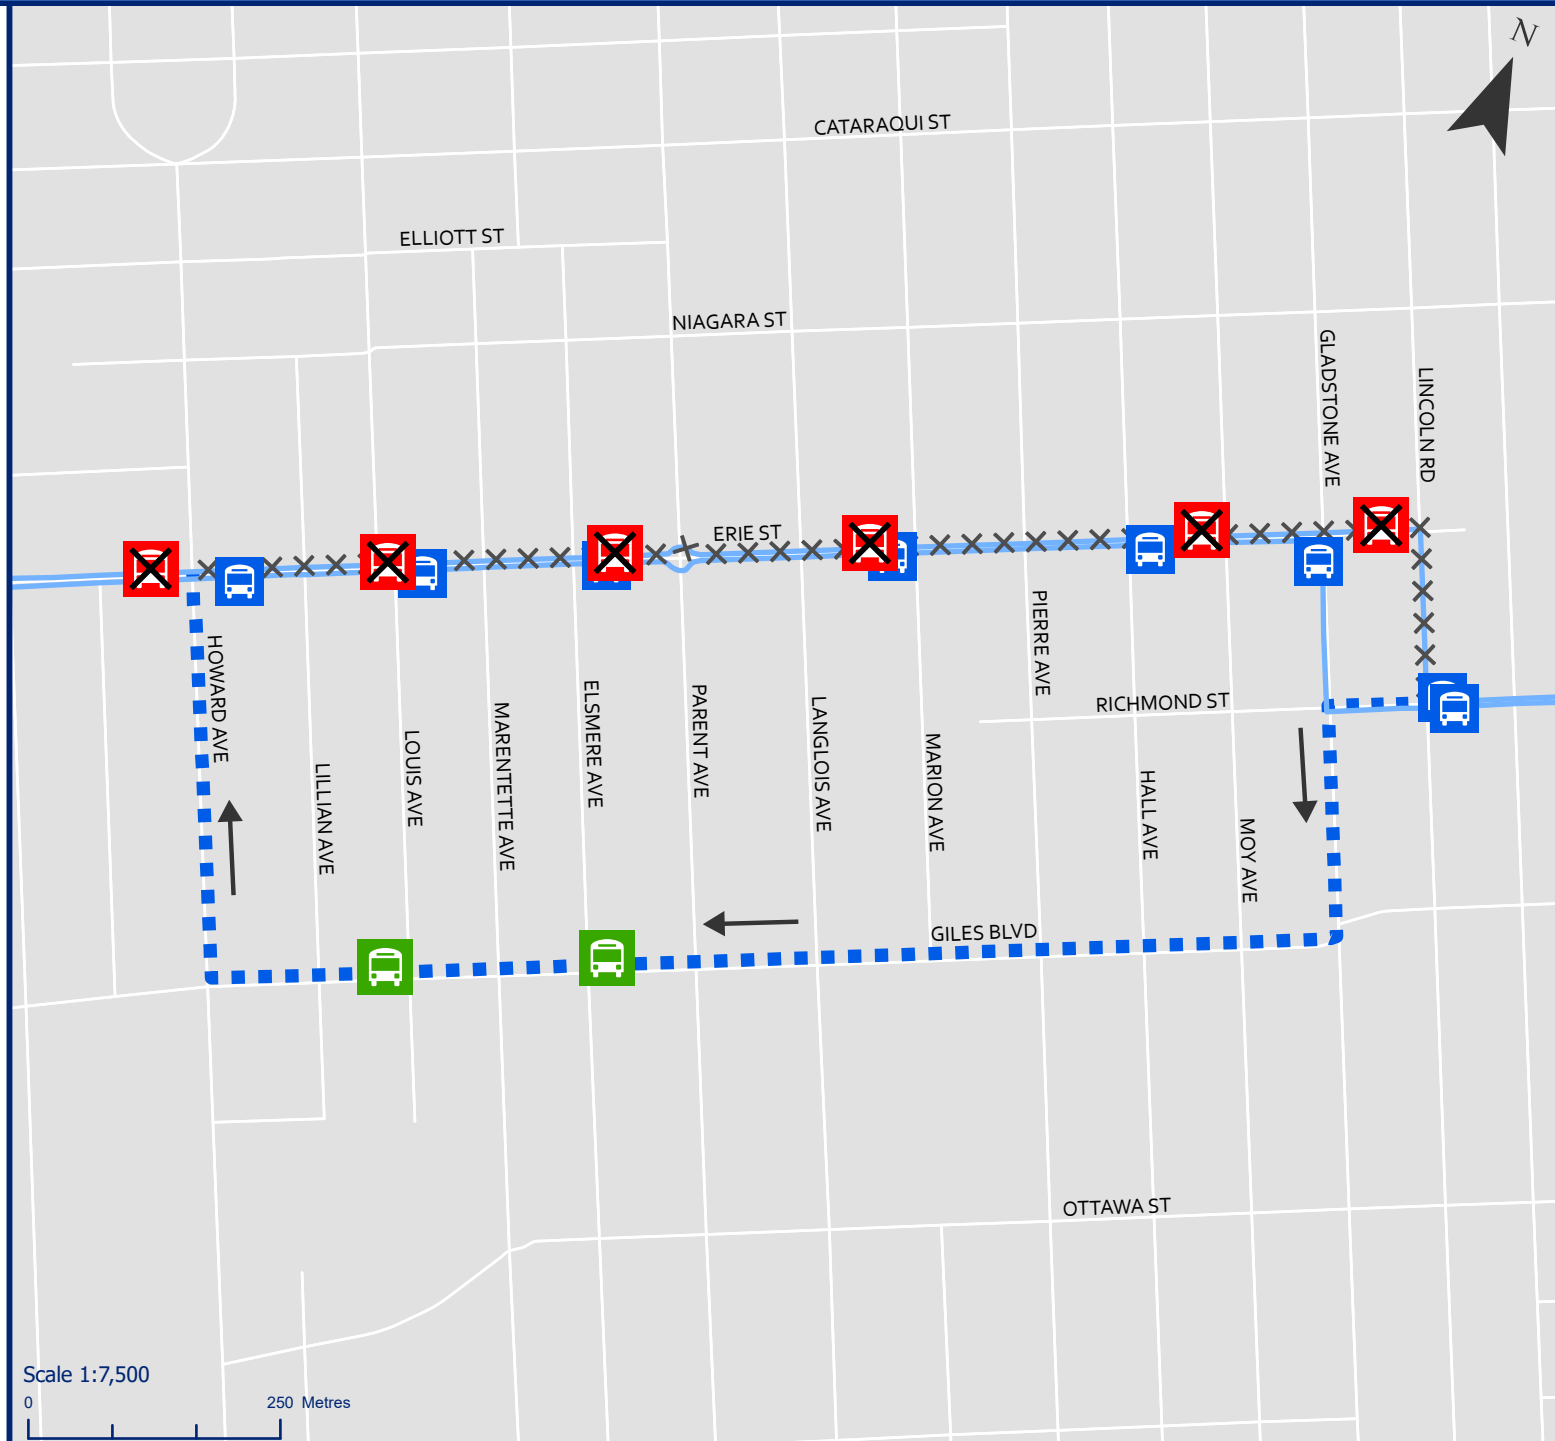

Erie Parent Roundabout Lane Closure Central 3 Westbound

2024-05-02
1:26 PM

Legend

-  Detour Route
-  No Service on Regular Route
-  Regular Bus Stop
-  Closed Bus Stops
-  Temporary Bus Stop
-  Central 3

Detour Notes

Start Date: May 9, 2024
Approximate End Date: June 13, 2024

Westbound:
This detour will affect the westbound Central 3, the Central 3 will not proceed on Lincoln to Erie for regular route but will use Gladstone to Giles to Howard instead.

Bus stops that are temporarily closed and moved to a new location for the duration of this project are as follows:

Bus Stop Closed	Direction	Temporary Location	Direction
Westbound Central 3			
Erie at Lincoln (Stop ID 771445)	N/W Corner	Richmond at Lincoln (Existing stop, Stop ID 771446)	N/E Corner
Erie at Moy (Stop ID 771443)	N/W Corner	Richmond at Lincoln (Existing stop, Stop ID 771446)	N/E Corner
Erie at Marion (Stop ID 771442)	N/W Corner	Richmond at Lincoln (Existing stop, Stop ID 771446)	N/E Corner
Erie at Elsmere (Stop ID 771440)	N/E Corner	Giles at Elsmere (Existing stop, Stop ID 771543)	N/E Corner
Erie at Louis (Stop ID 771436)	N/E Corner	Erie at Howard (Existing stop, Stop ID 771434)	N/W Corner