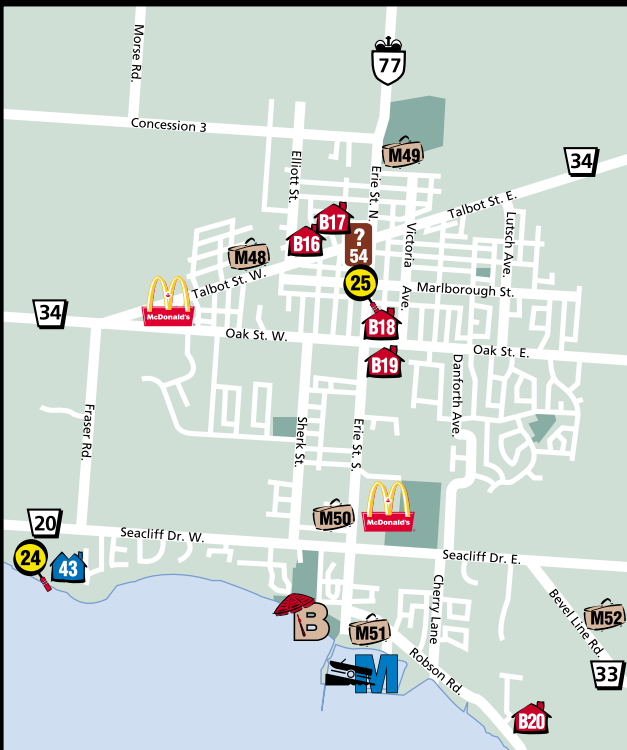

# LEAMINGTON

B16. Curran House B&B

B17. Bitter Suite B&B

B18. Leamington B&B

B19. B&B with Ern and Anita

B20. Erie Shores B&B

43. Belle Point Shores

M48. Sun Parlor Motel

M49. Ramada Limited  
Leamington

M50. Comfort Inn

M51. Seacliffe Inn

M52. Pelee Days Inn

24. Ed Roach Watercolours

25. The Arts Centre

? 54. Leamington Tourist  
Information