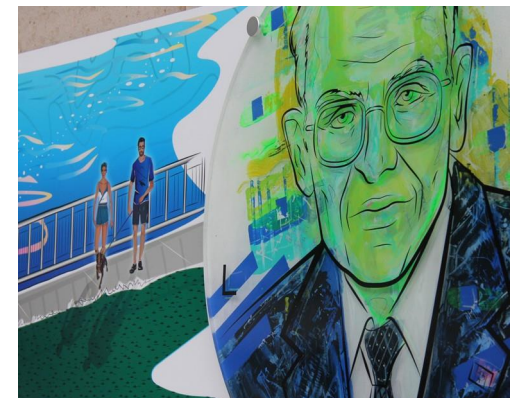

Rt. Hon. Herb Gray panel